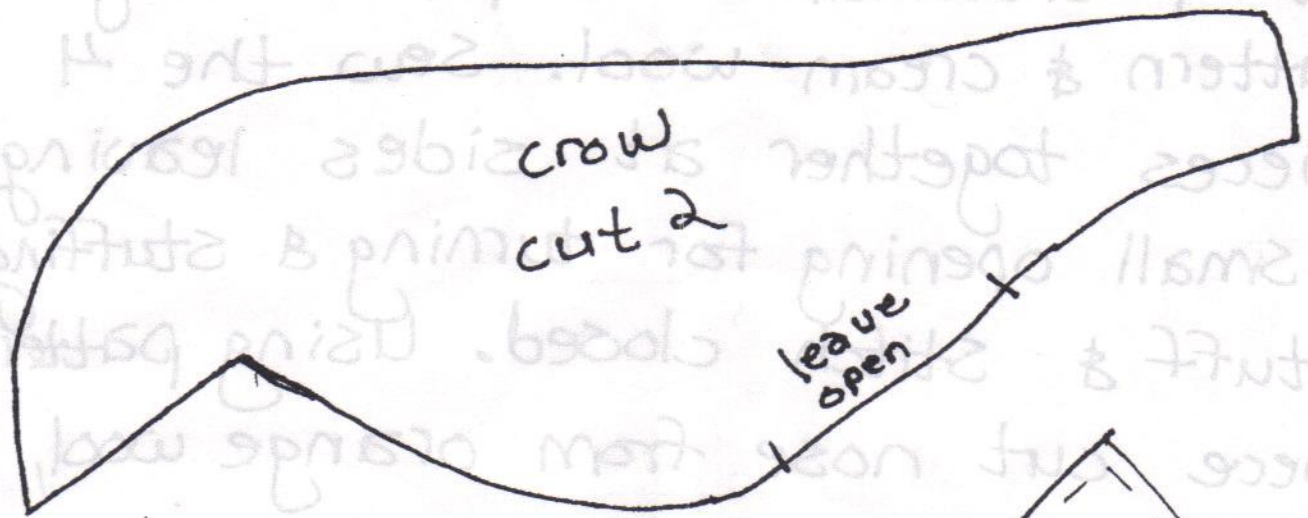

✱ Snowman head & crow patterns. ✱

strip of wool for mouth  
14" long by 1/4"