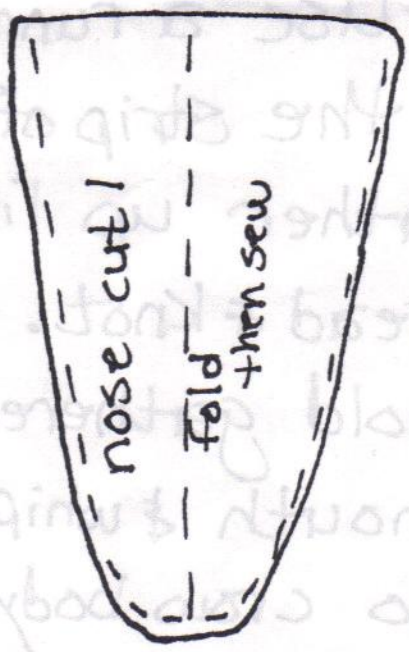

✱ Snowman head & crow patterns. ✱

strip of wool for mouth  
14" long by 1/4"