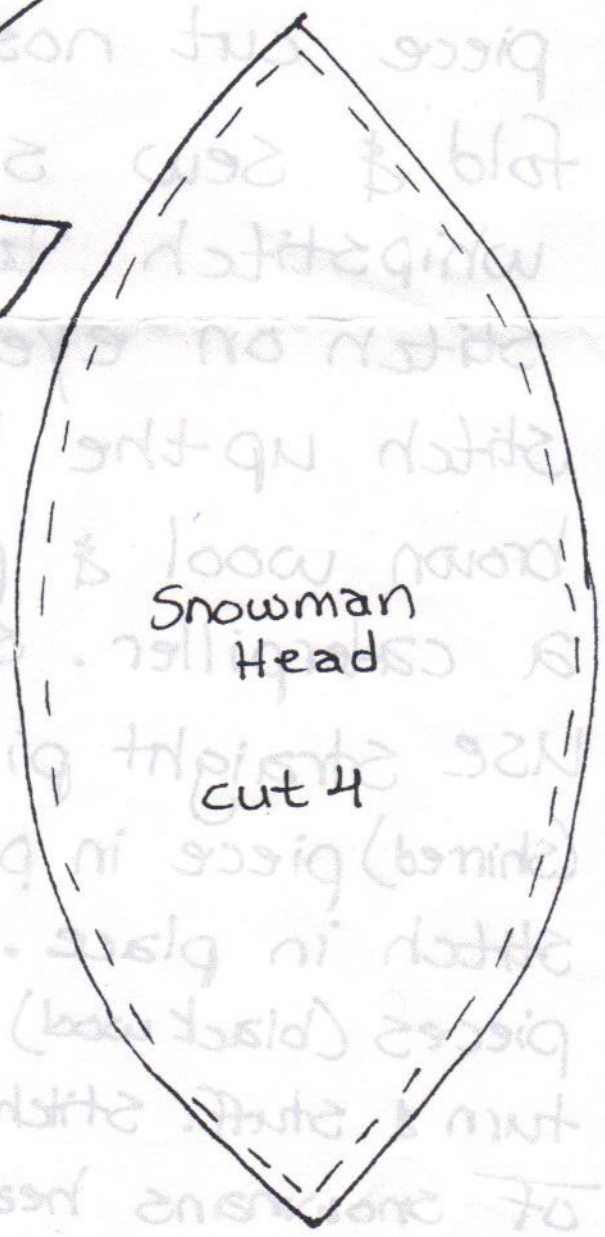

✱ Snowman head & crow patterns. ✱

strip of wool for mouth  
14" long by 1/4"